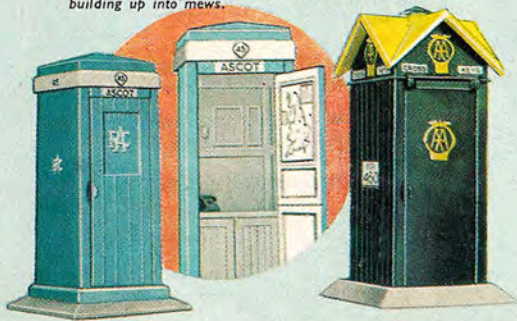

CORGI

KITS

Length $5\frac{1}{2}$ inches 143 mm (including ramp)
601 Batley Leofric Garage 3/-
With windows and up-and-over door. Includes fittings for building up into mews.

Height $5\frac{1}{2}$ inches 146 mm
606 Lamp Standards 2/6
One Single and one Double Lamp Standard.