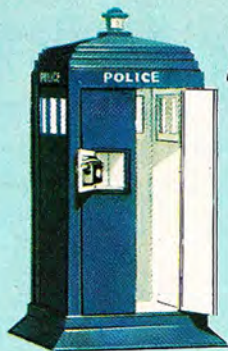

Height 3 inches 76 mm

610 Metropolitan Police Box
and Public Telephone Kiosk
AVAILABLE LATER

Height 2½ inches 69 mm

CORGI

KITS