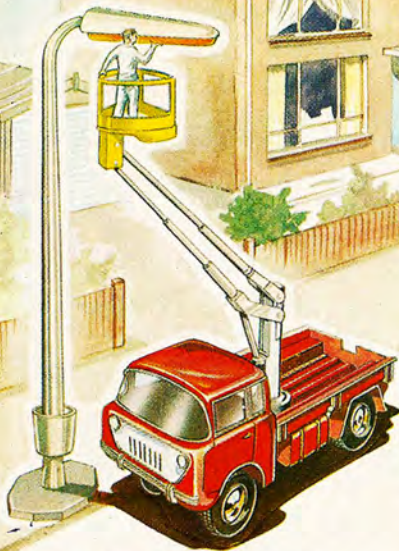

CORGI TOYS

UTILITY VEHICLES

Height of Lamp Standard $5\frac{1}{2}$ inches 146 mm
GIFT SET No. 14 8/7
Hydraulic Tower Wagon with Single Lamp
Standard and Electrician.