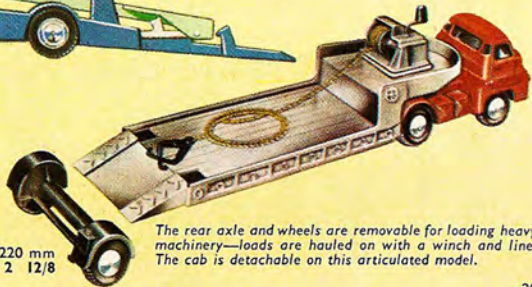

8 $\frac{1}{2}$ inches 220 mm
1104 Low-Loader Machinery Carrier No. 2 12/8

The rear axle and wheels are removable for loading heavy machinery—loads are hauled on with a winch and line. The cab is detachable on this articulated model.