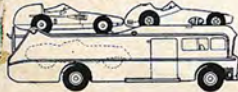

7½ inches 197 mm
1126 Ecurie Ecosse Racing Car Transporter only 17/6

With seats, steering wheel, Glidamatic spring suspension, sliding door revealing workshop, authentic self-centring steering and lowering top deck.

GIFT SET No. 16 29/11
Racing Car Transporter with Vanwall, Lotus and B.R.M. Racing Cars.