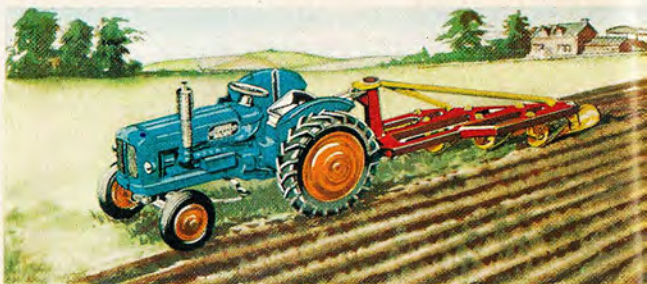

CORGI TOYS

AGRICULTURAL MODELS

GIFT SET No. 18 9/4
Fordson Power Major Tractor with Four Furrow Plough.

55 Fordson Power Major Tractor 3½ inches 83 mm
6/7
With steering wheel control, vibrating exhaust and
Plough lifting mechanism.

56 Four Furrow Plough 3½ inches 90 mm
2/9

GIFT SET No. 7 7/9
Massey Ferguson '65' Tractor with Hydraulic
Tipper Trailer.

50 Massey Ferguson '65' Tractor 3½ inches 79 mm
4/7

51 Massey Ferguson Tipper Trailer 4 inches 102 mm
3/3

**54 Fordson Power Major Tractor with
'Roadless' Half Tracks** 6/9
With steering wheel control and vibrating exhaust.