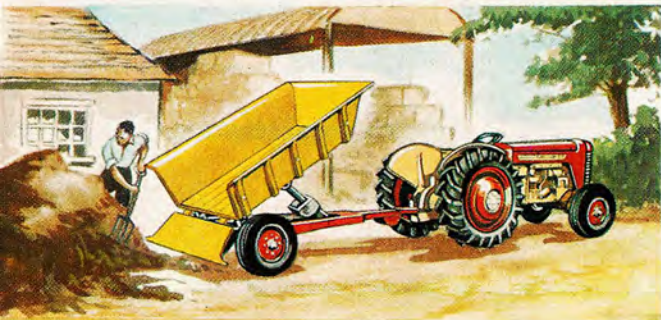

CORGI TOYS

AGRICULTURAL MODELS

GIFT SET No. 18 9/4
Fordson Power Major Tractor with Four Furrow Plough.

55 Fordson Power Major Tractor 3½ inches 83 mm
6/7
With steering wheel control, vibrating exhaust and
Plough lifting mechanism.

56 Four Furrow Plough 3½ inches 90 mm
2/9

GIFT SET No. 7 7/9
Massey Ferguson '65' Tractor with Hydraulic
Tipper Trailer.

50 Massey Ferguson '65' Tractor 3½ inches 79 mm
4/7

51 Massey Ferguson Tipper Trailer 4 inches 102 mm
3/3

**54 Fordson Power Major Tractor with
'Roadless' Half Tracks** 6/9
With steering wheel control and vibrating exhaust.