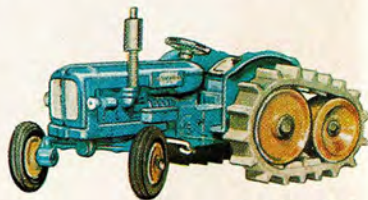

CORGI TOYS

AGRICULTURAL MODELS

GIFT SET No. 18 9/4
 Fordson Power Major Tractor with Four Furrow Plough.

55 Fordson Power Major Tractor 3½ inches 83 mm
6/7
 With steering wheel control, vibrating exhaust and
 Plough lifting mechanism.

56 Four Furrow Plough 3½ inches 90 mm
2/9

GIFT SET No. 7 7/9
 Massey Ferguson '65' Tractor with Hydraulic
 Tipper Trailer.

50 Massey Ferguson '65' Tractor 3½ inches 79 mm
4/7

51 Massey Ferguson Tipper Trailer 4 inches 102 mm
3/3

**54 Fordson Power Major Tractor with
 'Roadless' Half Tracks** 6/9
 With steering wheel control and vibrating exhaust.

3½ inches 91 mm

CORGI TOYS

DAIRY VEHICLES

435 Dairy Produce Van

4 inches 102 mm
5/3

1129 Milk Tanker