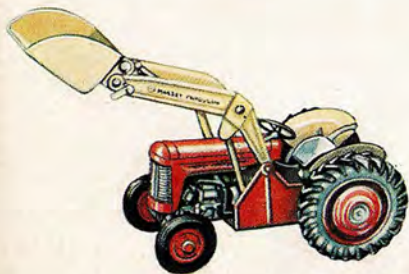

53 Massey Ferguson '65' Tractor with Shovel 6/4

4¾ inches 124 mm