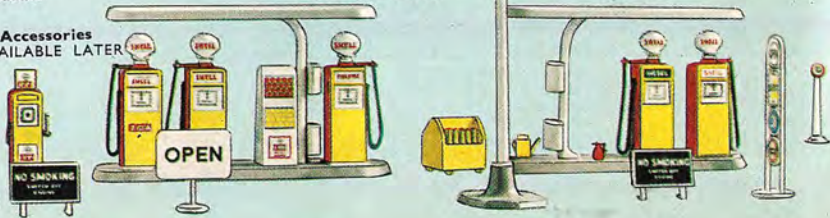

Overall length as illustrated
10 inches 254 mm

Corgi Kits and figures add realism and background to your collection. . . . . Les constructions et personnages Corgi rendent votre collection plus réaliste et plus vivante. . . . Corgi-Sätze und Figuren geben Ihrer Sammlung Wirklichkeitsnähe und den 14 richtigen Hintergrund. . . . I modelli di costruzione e le figurine Corgi donano realismo e profondità alla Vostra collezione. . . .