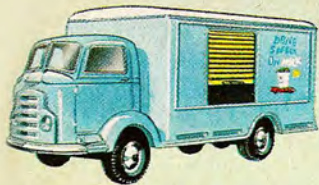

**54 Fordson Power Major Tractor with
 'Roadless' Half Tracks** 6/9
 With steering wheel control and vibrating exhaust.

3½ inches 91 mm

CORGI TOYS

DAIRY VEHICLES

435 Dairy Produce Van

4 inches 102 mm
5/3

1129 Milk Tanker

7½ inches 191 mm
9/6
This articulated model has a detachable driving cab.

Overall length 8¾ inches 226 mm
GIFT SET No. 21 9/11
ERF Dropside Lorry, Platform Trailer, two detachable Milk Churn Loads and pack of Self-Adhesive Accessories.