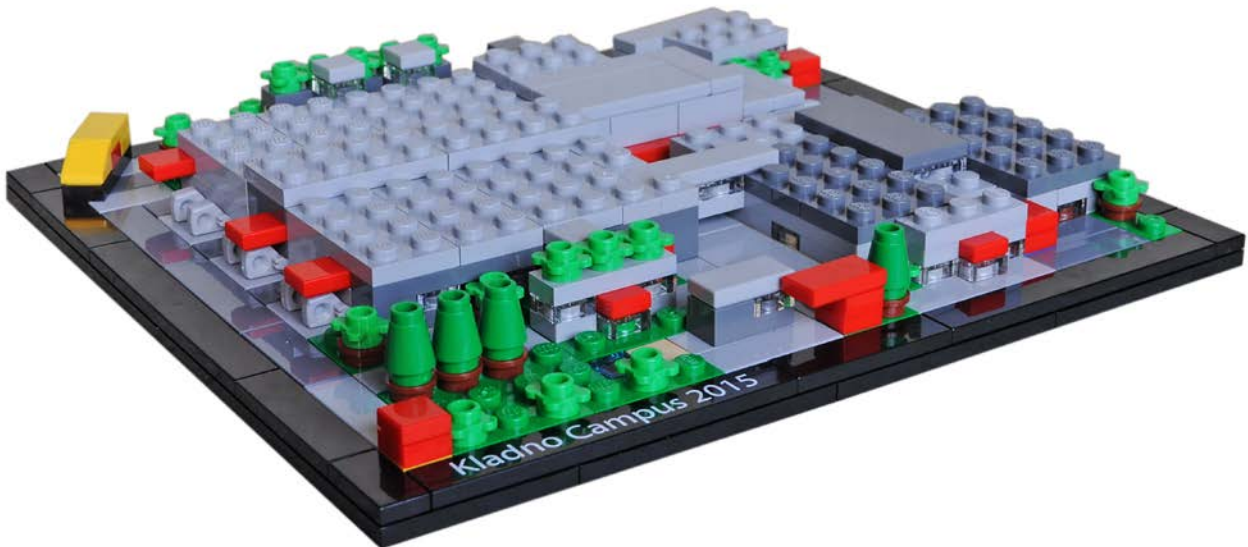

# KLADNO CAMPUS

Year: 2015

Code: 4000018

Average cost in 2022: 179,90 €

Notes: LEGO Architecture series, pieces 412