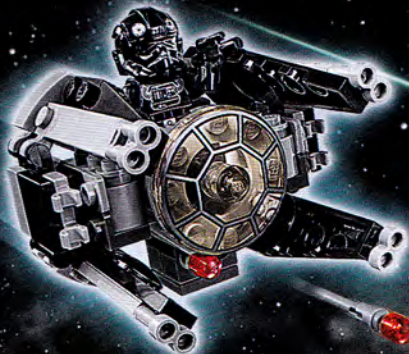

LEGO

**STAR
WARS™**

MICROFIGHTERS

**6-12
Anni**

75031
TIE Interceptor™
6-12 anni.