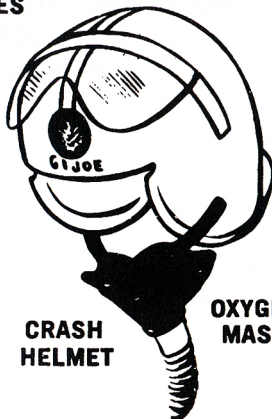

**AUTHENTIC EQUIPMENT AVAILABLE FOR
G.I. JOE® , ACTION PILOT® FIGURE.**

CLIPBOARD

PAD & PENCIL

DOG TAGS

BOOTS

GOGGLES

FIRST AID KIT

FLARE GUN

**CRASH
HELMET**

**OXYGEN
MASK**

**MOVABLE AND
DETACHABLE**

KNIFE

SCABBARD

**AUTHENTIC EQUIPMENT AVAILABLE FOR
G.I. JOE® , ACTION PILOT® FIGURE.**

HOLSTER

.45 PISTOL