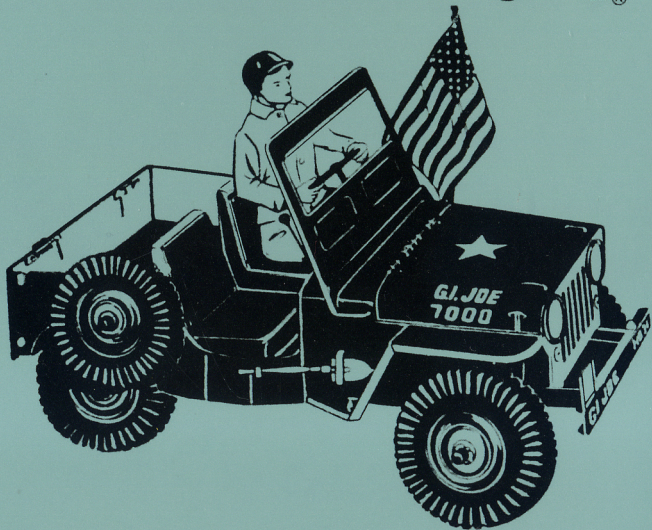

NEW! NOW AVAILABLE!
G.I. JOE® FIGURE OFFICIAL Jeep®

JEEP and the Jeep grille design are registered trademarks of DaimlerChrysler Corporation.
JEEP Willys MB and its trade dress are used under the license from DaimlerChrysler.
© DaimlerChrysler Corporation 2002.

P/N 6238180001