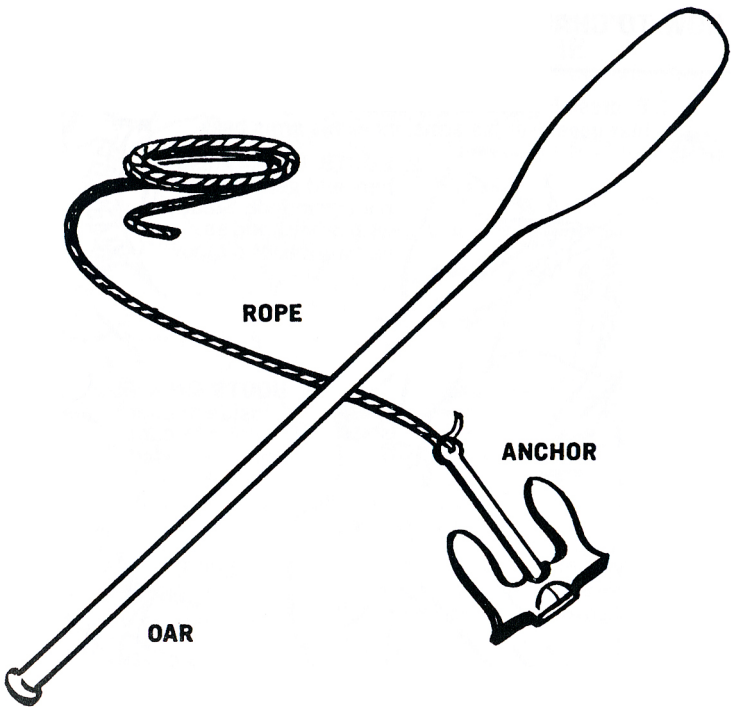

**CRASH
HELMET**

**OXYGEN
MASK**

**MOVABLE AND
DETACHABLE**

KNIFE

SCABBARD

**AUTHENTIC EQUIPMENT AVAILABLE FOR
G.I. JOE® , ACTION PILOT® FIGURE.**

HOLSTER

.45 PISTOL

PISTOL BELT

Rubber slide
for adjustment
of belt

**AUTHENTIC EQUIPMENT AVAILABLE FOR
G.I. JOE® , ACTION PILOT® FIGURE.**

FLOATS WHILE CARRYING
G. I. JOE® AND HIS
EQUIPMENT

LIFE RAFT

ATTACH ANCHOR ROPE HERE

ROPE