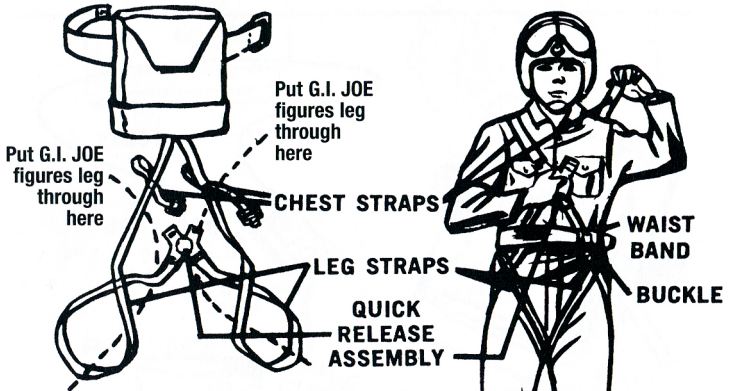

PARACHUTE PACK

Insert G.I. JOE figures leg behind QUICK RELEASE ASSEMBLY, then forward through LEG STRAPS and pull up, as shown. Bring CHEST STRAPS over the shoulder and fasten in front to the QUICK RELEASE ASSEMBLY. Last, buckle WAIST BAND over parachute assembly straps.