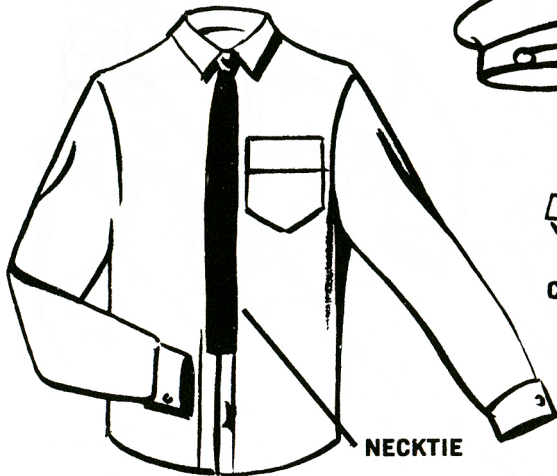

DRESS BLUE JACKET

DRESS BLUE PANTS

DRESS SHIRT

NECKTIE

GARRISON HAT

WINGS

CAPTAIN BARS

BOOTS

DOG TAGS

.45 PISTOL

HOLSTER

INSIGNIA

**AUTHENTIC EQUIPMENT AVAILABLE FOR
G.I. JOE® , ACTION PILOT® FIGURE.**

**DRESS BLUE
JACKET**

**DRESS BLUE
PANTS**

GARRISON HAT

DRESS SHIRT

NECKTIE

CAPTAIN BARS

WINGS

To attach, press prongs through garment at designated location (pg. 19) and fold back protruding prongs on under side.

**AUTHENTIC EQUIPMENT AVAILABLE FOR
G.I. JOE® , ACTION PILOT® FIGURE.**