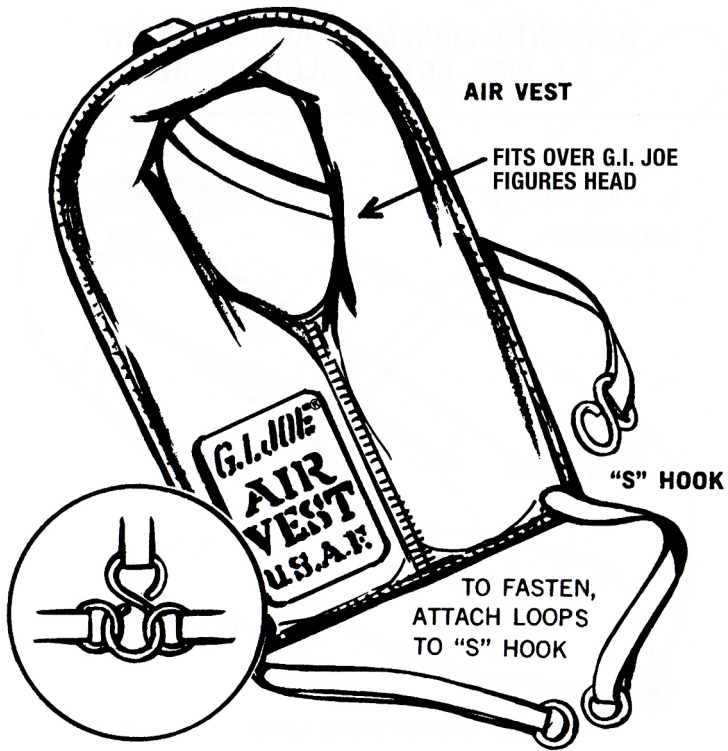

**AUTHENTIC EQUIPMENT AVAILABLE FOR
G.I. JOE® , ACTION PILOT® FIGURE.**

CLIPBOARD

PAD & PENCIL

DOG TAGS

BOOTS

GOGGLES

FIRST AID KIT

FLARE GUN

**CRASH
HELMET**

**OXYGEN
MASK**

**MOVABLE AND
DETACHABLE**

KNIFE

SCABBARD

**AUTHENTIC EQUIPMENT AVAILABLE FOR
G.I. JOE® , ACTION PILOT® FIGURE.**

HOLSTER

.45 PISTOL

PISTOL BELT

Rubber slide
for adjustment
of belt

**AUTHENTIC EQUIPMENT AVAILABLE FOR
G.I. JOE® , ACTION PILOT® FIGURE.**

FLOATS WHILE CARRYING
G. I. JOE® AND HIS
EQUIPMENT

LIFE RAFT

ATTACH ANCHOR ROPE HERE

ROPE