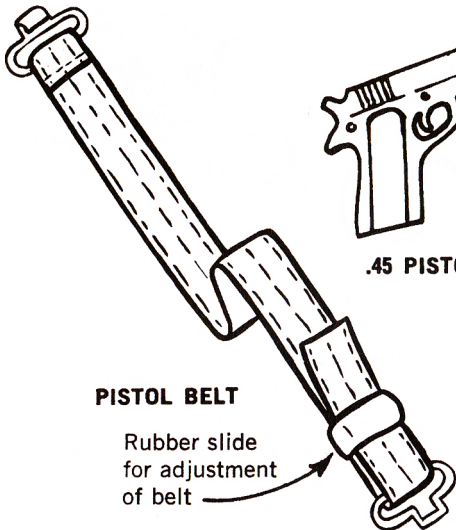

**AUTHENTIC EQUIPMENT AVAILABLE FOR
G.I. JOE® , ACTION PILOT® FIGURE.**

CLIPBOARD

PAD & PENCIL

DOG TAGS

BOOTS

GOGGLES

FIRST AID KIT

FLARE GUN

**CRASH
HELMET**

**OXYGEN
MASK**

**MOVABLE AND
DETACHABLE**

KNIFE

SCABBARD

**AUTHENTIC EQUIPMENT AVAILABLE FOR
G.I. JOE® , ACTION PILOT® FIGURE.**

HOLSTER

.45 PISTOL

PISTOL BELT

Rubber slide
for adjustment
of belt

**AUTHENTIC EQUIPMENT AVAILABLE FOR
G.I. JOE® , ACTION PILOT® FIGURE.**

FLOATS WHILE CARRYING
G. I. JOE® AND HIS
EQUIPMENT

LIFE RAFT

ATTACH ANCHOR ROPE HERE

ROPE