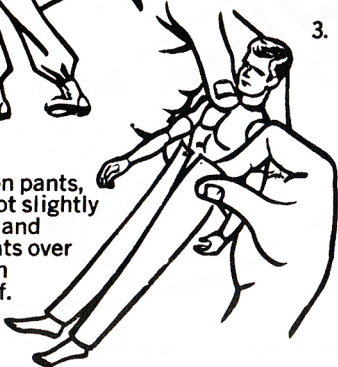

PISTOL BELT

Rubber slide
for adjustment
of belt

**AUTHENTIC EQUIPMENT AVAILABLE FOR
G.I. JOE® , ACTION PILOT® FIGURE.**

FLOATS WHILE CARRYING
G. I. JOE® AND HIS
EQUIPMENT

LIFE RAFT

ATTACH ANCHOR ROPE HERE

ROPE

OAR

ANCHOR

HOW TO CHANGE YOUR G.I. JOE® FIGURES UNIFORMS.

1. To dress G.I. JOE in any clothing or gear that goes over his arms, move his arms back.

2. **BOOTS OFF** — grasp heel and gently pull boot from foot. Steady with other hand as you work boot off foot.

4.

To put on pants, slant foot slightly forward and pull pants over feet with boots off.

3. **BOOTS ON** — Dust inside of boot with a talcum powder. Insert toes into boot. Grasp top rear edge of boot and pull up gently.

LOCATION OF RANK AND INSIGNIA FOR G.I. JOE® ACTION PILOT® FIGURE.

BASIC COMBAT POSITIONS FOR G. I. JOE[®],

Have fun putting your G.I. JOE[®] figure into these and many, many other action positions.

HE CAN EVEN BE PUT
IN WATER,
HE FLOATS.