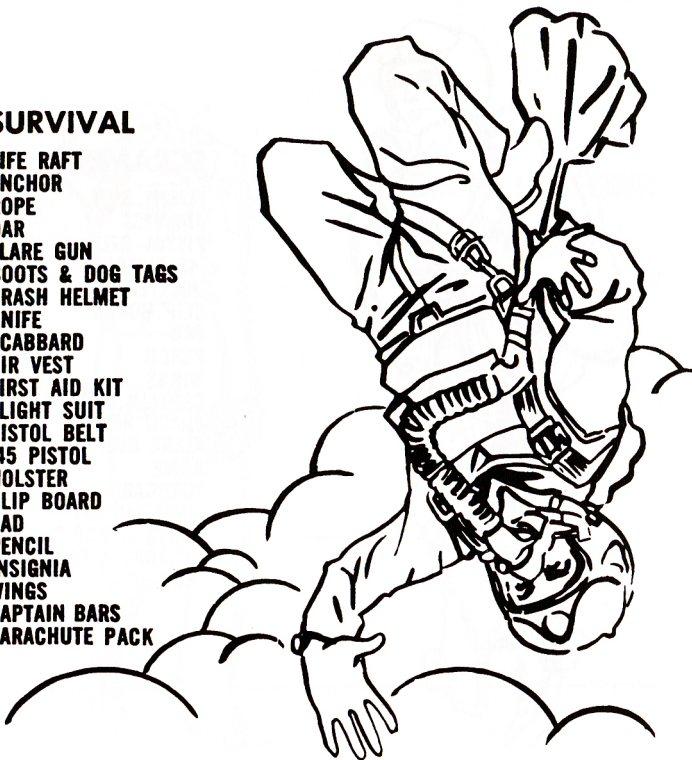

CLIP BOARD

PAD

PENCIL

INSIGNIA

WINGS

CAPTAIN BARS

PARACHUTE PACK

SCRAMBLE

**FLIGHT SUIT
AIR VEST
PISTOL BELT
.45 PISTOL
HOLSTER
CLIP BOARD
PAD
PENCIL
WINGS
CAPTAIN BARS
CRASH HELMET
FLARE GUN
KNIFE
SCABBARD
FIRST AID KIT
BOOTS & DOG TAGS
PARACHUTE PACK
INSIGNIA**

DRESS UNIFORM