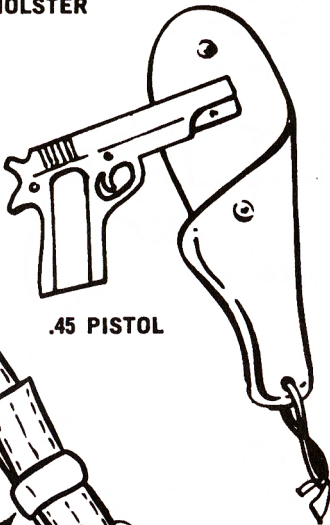

**AUTHENTIC EQUIPMENT AVAILABLE FOR
G.I. JOE® , ACTION PILOT® FIGURE.**

CLIPBOARD

PAD & PENCIL

DOG TAGS

BOOTS

GOGGLES

FIRST AID KIT

FLARE GUN

**CRASH
HELMET**

**OXYGEN
MASK**

**MOVABLE AND
DETACHABLE**

KNIFE

SCABBARD

**AUTHENTIC EQUIPMENT AVAILABLE FOR
G.I. JOE® , ACTION PILOT® FIGURE.**

HOLSTER

.45 PISTOL

PISTOL BELT

Rubber slide
for adjustment
of belt

**AUTHENTIC EQUIPMENT AVAILABLE FOR
G.I. JOE® , ACTION PILOT® FIGURE.**

FLOATS WHILE CARRYING
G. I. JOE® AND HIS
EQUIPMENT

LIFE RAFT

ATTACH ANCHOR ROPE HERE

ROPE