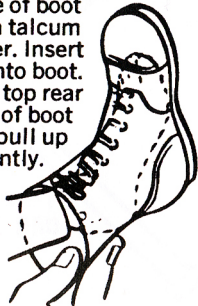

PISTOL BELT

Rubber slide
for adjustment
of belt

**AUTHENTIC EQUIPMENT AVAILABLE FOR
G.I. JOE® , ACTION PILOT® FIGURE.**

FLOATS WHILE CARRYING
G. I. JOE® AND HIS
EQUIPMENT

LIFE RAFT

ATTACH ANCHOR ROPE HERE

ROPE

OAR

ANCHOR

HOW TO CHANGE YOUR G.I. JOE® FIGURES UNIFORMS.

1. To dress G.I. JOE in any clothing or gear that goes over his arms, move his arms back.

2. **BOOTS OFF** — grasp heel and gently pull boot from foot. Steady with other hand as you work boot off foot.

4.

To put on pants, slant foot slightly forward and pull pants over feet with boots off.

3. **BOOTS ON** — Dust inside of boot with a talcum powder. Insert toes into boot. Grasp top rear edge of boot and pull up gently.

LOCATION OF RANK AND INSIGNIA FOR G.I. JOE® ACTION PILOT® FIGURE.

BASIC COMBAT POSITIONS FOR G. I. JOE[®],

Have fun putting your G.I. JOE[®] figure into these and many, many other action positions.

HE CAN EVEN BE PUT
IN WATER,
HE FLOATS.