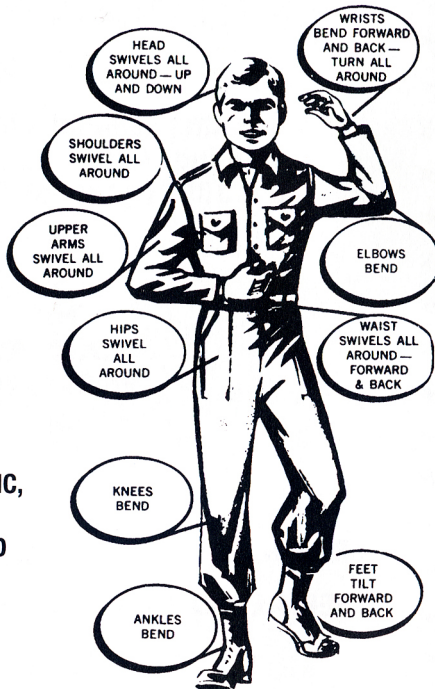

MADE OF DURABLE PLASTIC,
G.I. JOE® FIGURES HAVE
BEEN SPECIALLY DESIGNED
SO THAT HE CAN ASSUME
POSITIONS THAT A REAL
LIFE SAILOR CAN.

**YOU CAN MOVE YOUR
G.I. JOE® FIGURE INTO
POSITIONS THAT A
REAL LIFE PILOT CAN
ASSUME.**