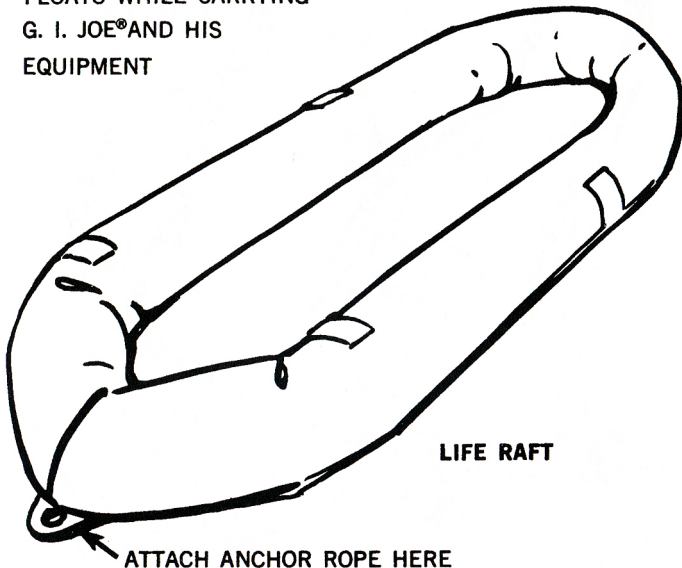

**CRASH
HELMET**

**OXYGEN
MASK**

**MOVABLE AND
DETACHABLE**

KNIFE

SCABBARD

**AUTHENTIC EQUIPMENT AVAILABLE FOR
G.I. JOE® , ACTION PILOT® FIGURE.**

HOLSTER

.45 PISTOL

PISTOL BELT

Rubber slide
for adjustment
of belt

**AUTHENTIC EQUIPMENT AVAILABLE FOR
G.I. JOE® , ACTION PILOT® FIGURE.**

FLOATS WHILE CARRYING
G. I. JOE® AND HIS
EQUIPMENT

LIFE RAFT

ATTACH ANCHOR ROPE HERE

ROPE

OAR

ANCHOR

HOW TO CHANGE YOUR G.I. JOE® FIGURES UNIFORMS.

1. To dress G.I. JOE in any clothing or gear that goes over his arms, move his arms back.

2. **BOOTS OFF** — grasp heel and gently pull boot from foot. Steady with other hand as you work boot off foot.