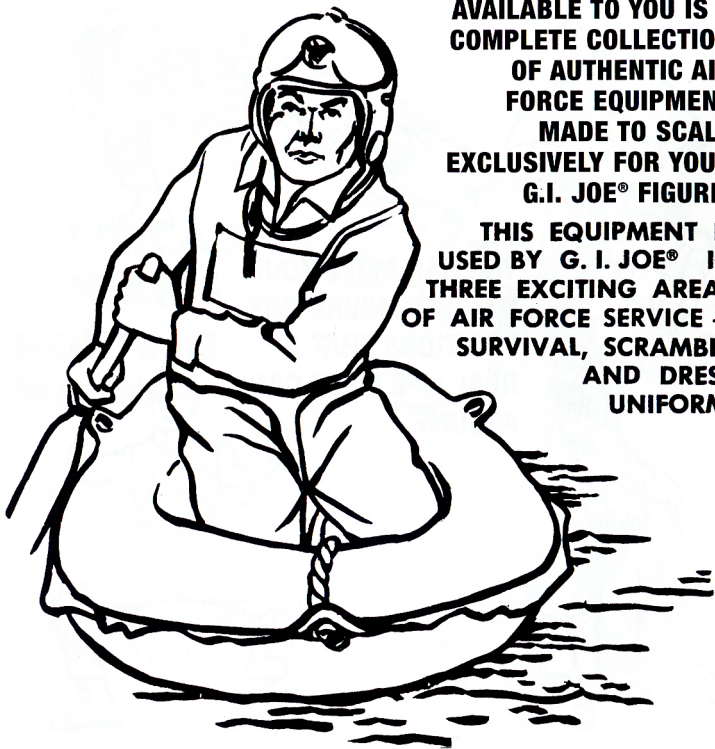

AM78-00

DEPARTMENT OF AIR FORCE TRAINING MANUAL

GI JOE
ACTION PILOT

ANNIVERSARY EDITION
AIR MANUAL

© 1964, 2003 Hasbro. All Rights Reserved.
® denotes Reg. U.S. Pat. & TM Office.
PRINTED IN CHINA

AMERICA'S MOVABLE FIGHTING MAN®

MADE OF DURABLE PLASTIC,
G.I. JOE® FIGURES HAVE
BEEN SPECIALLY DESIGNED
SO THAT HE CAN ASSUME
POSITIONS THAT A REAL
LIFE SAILOR CAN.

**YOU CAN MOVE YOUR
G.I. JOE® FIGURE INTO
POSITIONS THAT A
REAL LIFE PILOT CAN
ASSUME.**

LOCATION OF RANK AND INSIGNIA FOR G.I. JOE® ACTION PILOT® FIGURE.

BASIC COMBAT POSITIONS FOR G. I. JOE[®],

Have fun putting your G.I. JOE[®] figure into these and many, many other action positions.

HE CAN EVEN BE PUT
IN WATER,
HE FLOATS.