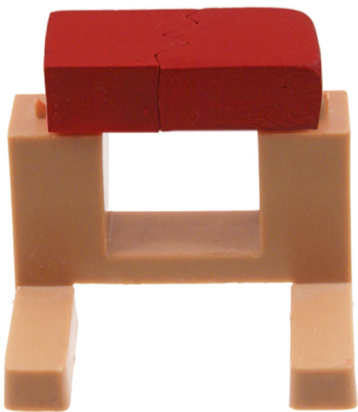

G.I. JOE

(ACTION MAN)

KARATE

SET

ADVENTURER Set 04

KARATE

Original Vintage Set by Hasbro:

Complete Keikogi, karate red belt
(not photographed), karate brown belt
(not photographed), tartan, support for the red
Board *(brown plastic)*, red board*

**The originals were replaced with 2 replica pieces purchased in October 2021*

**Original vintage set
by Hasbro Hong-Kong
ed.1971 – code 7372**

Vintage Body by Palitoy:

Action Man with moving eyes (*Eagle Eyes*),
realistic hair (*flocked*) and gripping hands