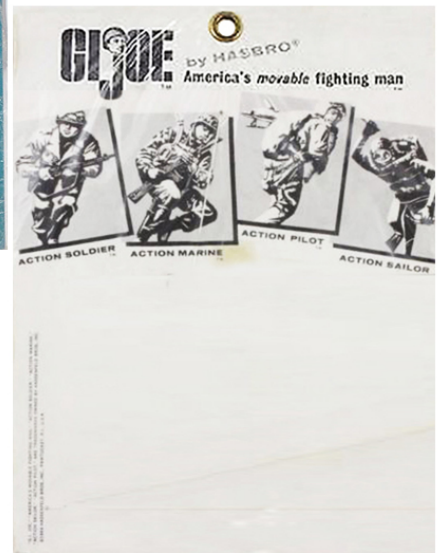

#7608
Cellophane

NAVY ATTACK WORK SHIRT

Ed.1964

Outfit: Light Blue Work Shirt.